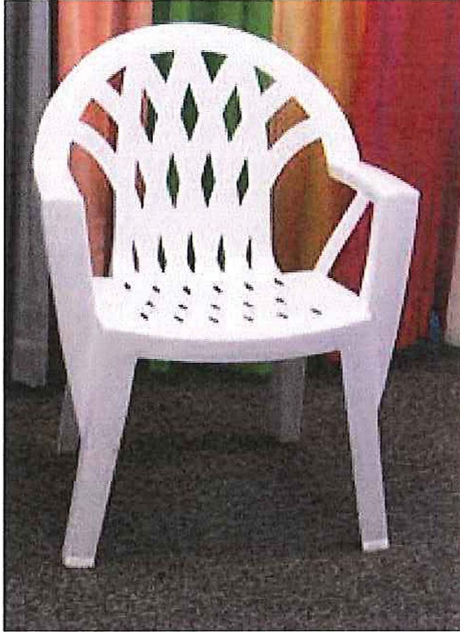

Standard White Chair

Upholstered Arm Chair

Upholstered Side Chair

24" Round x 42" High Table

Counter Stool with Back

Counter Stool No Back

Tables are available in lengths of 4, 6 and 8 ft. and heights of 30 or 42 inches